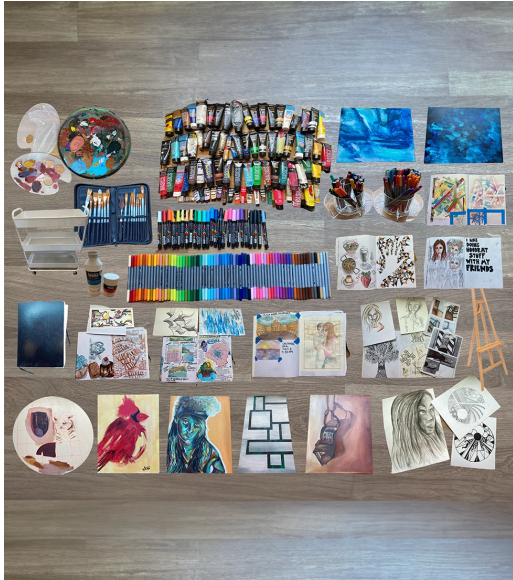

Artist Bundle Photo Examples.

Remember to take your prop images in neutral/non-distracting backgrounds.

Entire Bundle

Try taking an entire photo of your bundle together! This will be used as your main listing image. Having trouble taking a good one? No problem - we'll photoshop one together for you like the image above!